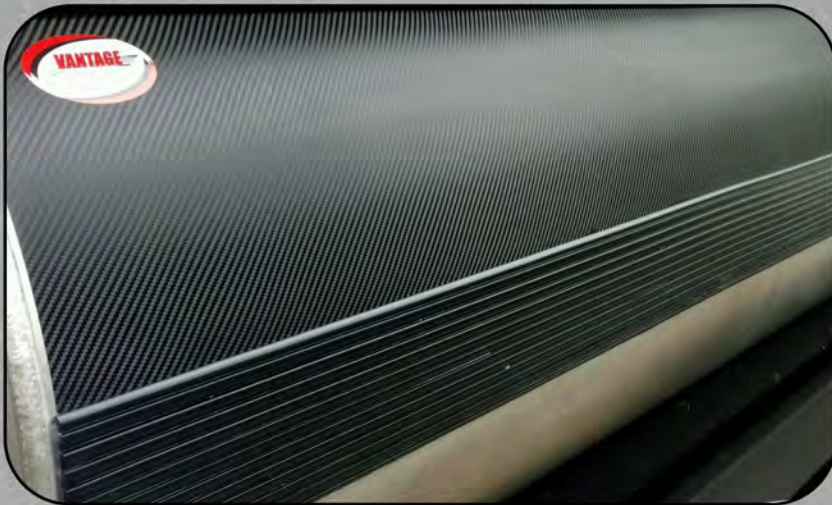

## **VANTAGE**

**PONTOON WRAP & GUARD™**

Black Carbon Fiber Pontoon Wrap / Black Pontoon Guard

Brushed Aluminum Pontoon Wrap / Grey Pontoon Guard

Click the **You Tube**  
Videos Below

*Customer Testimonial Video*

## What is it?

The Vantage Pontoon Guard™ is a HEAVY DUTY Extruded PVC material that will produce long lasting protection from inevitable dock/bumper rash, trailer guides, and boat lift rails that make your pontoon tubes look old and damaged. The Vantage Pontoon Guard is UV protected for durability and long life. We use only high quality 3M Pressure Sensitive Adhesive, for long lasting adhesion. Whether your pontoon is new or used, the Vantage Pontoon Guard™ will protect your investment for years to come.